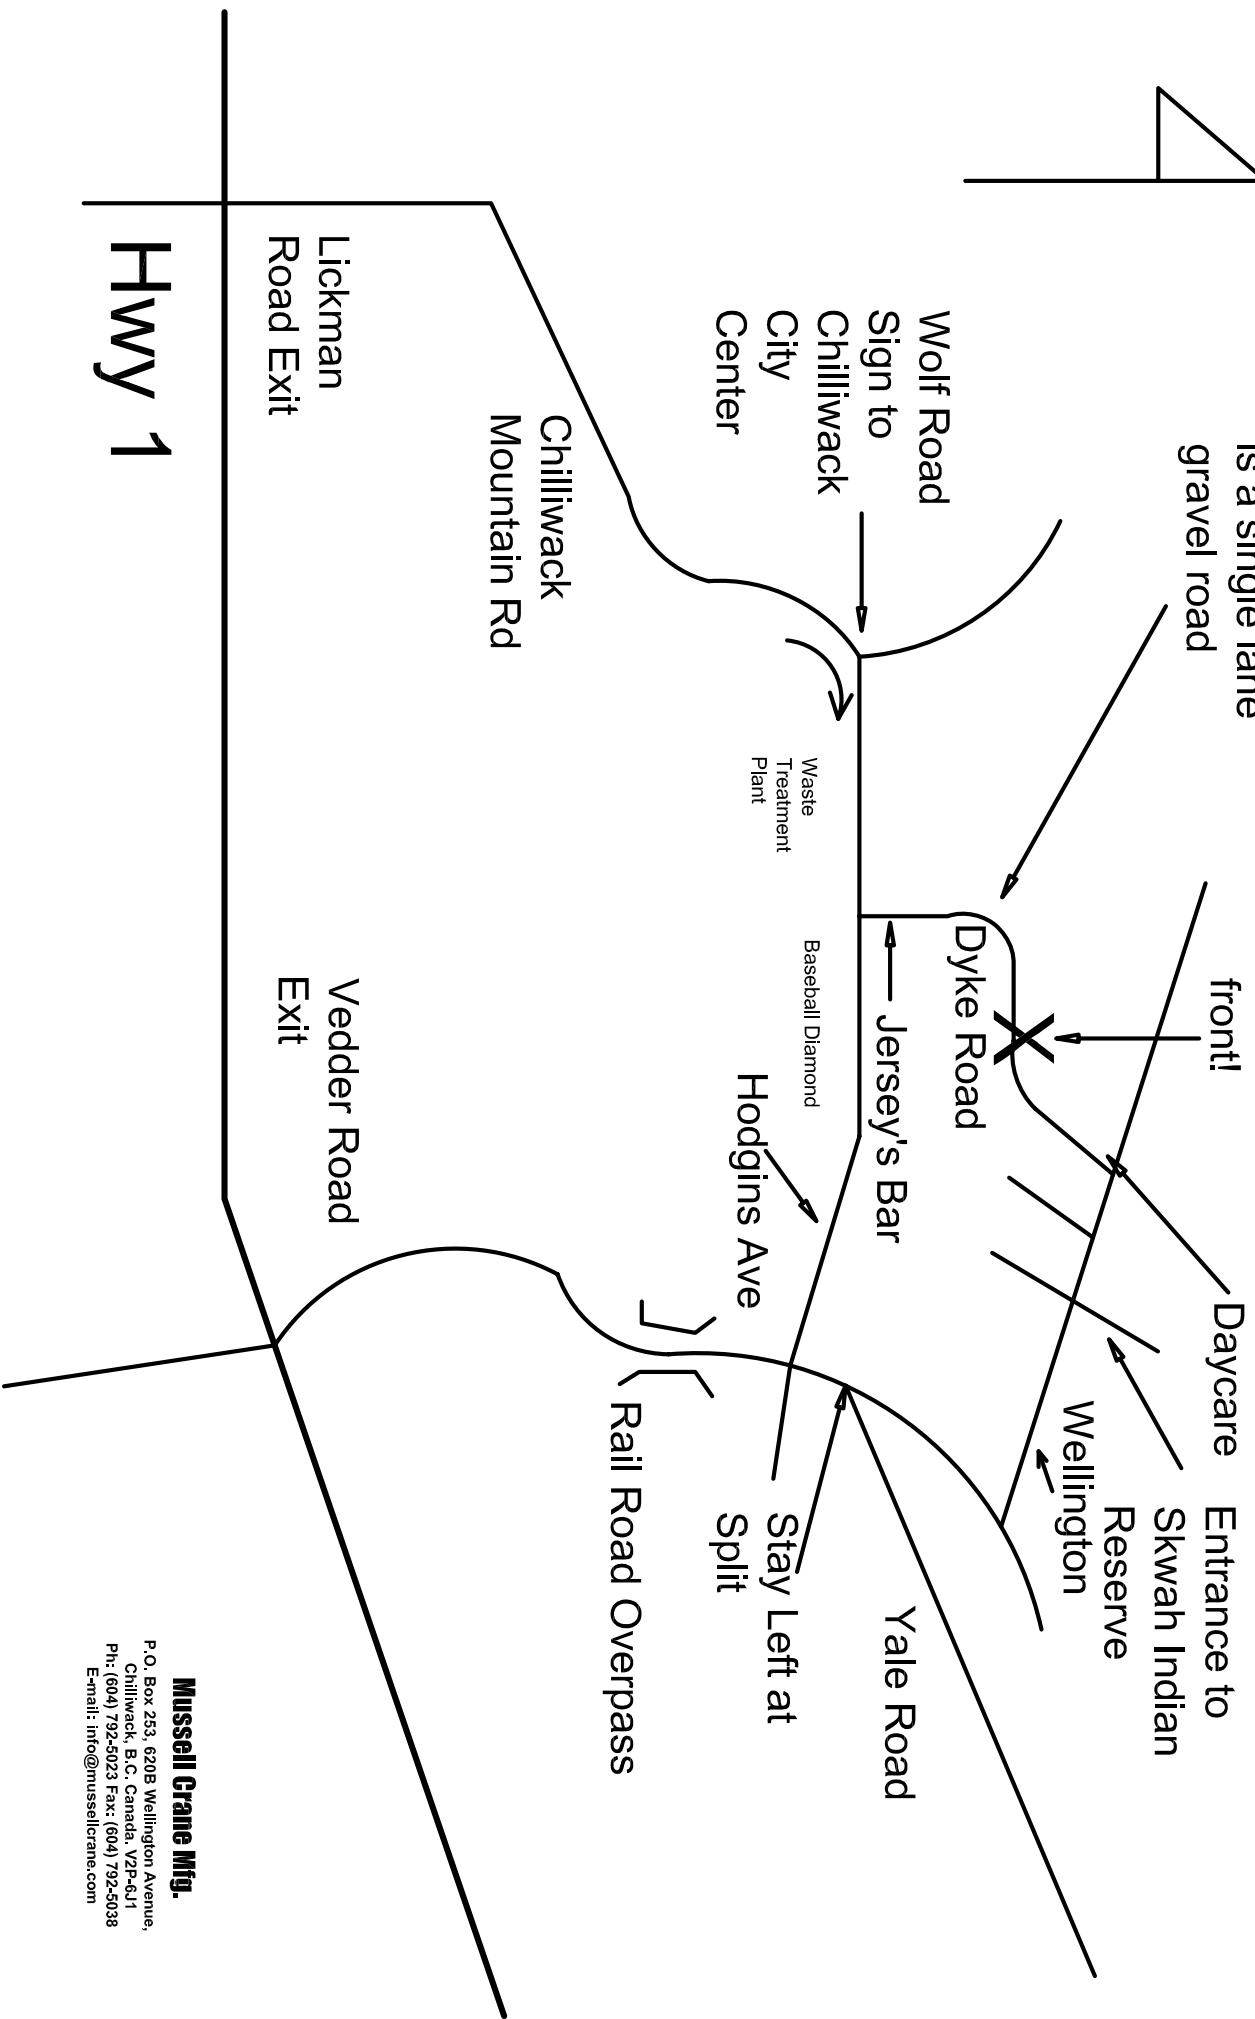

DIRECTIONS TO MUSSELL CRANE 620 B Wellington Street, Chilliwack, BC

NORTH

Note: Dyke Road is a single lane gravel road

Look for three long factory buildings with a house out front!

HWY 1

Mussell Crane Mfg.